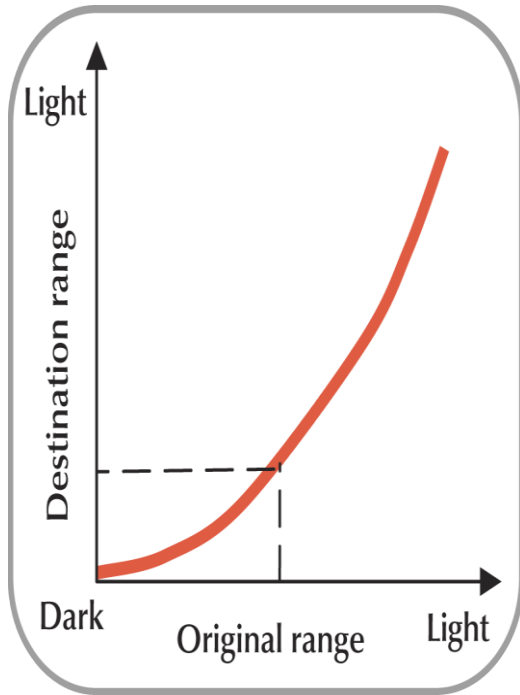

← SD 4:3 Aspect ratio →

← HD 16:9 Aspect ratio →

HD - Megapixel picture quality

Reduced camera numbers

Visibility Enhancer

**Dynamically Optimizes Brightness
by remapping, pixel by pixel, frame by frame**

XDNR (eXcellent Dynamic Noise Reduction)