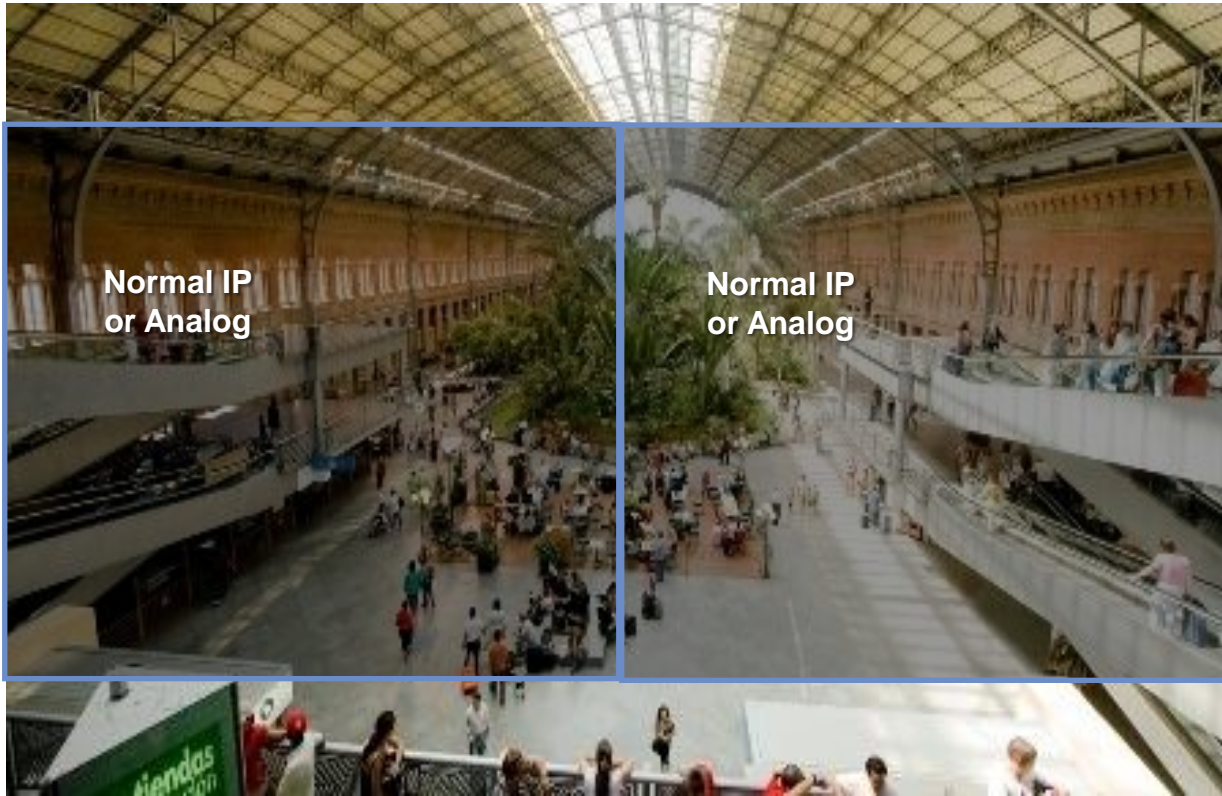

- HD
- View DR
- XDNR
- Dual Streaming and Dual Encoding
- Supported Resolutions
- DEPA and DEPA Advance
- Intelligent Motion and Intelligent Object Detection
- Voice Alerts and Bi-Directional Audio
- ONVIF

← SD 4:3 Aspect ratio →

← HD 16:9 Aspect ratio →

HD - Megapixel picture quality

Reduced camera numbers

Visibility Enhancer

**Dynamically Optimizes Brightness
by remapping, pixel by pixel, frame by frame**

XDNR (eXcellent Dynamic Noise Reduction)