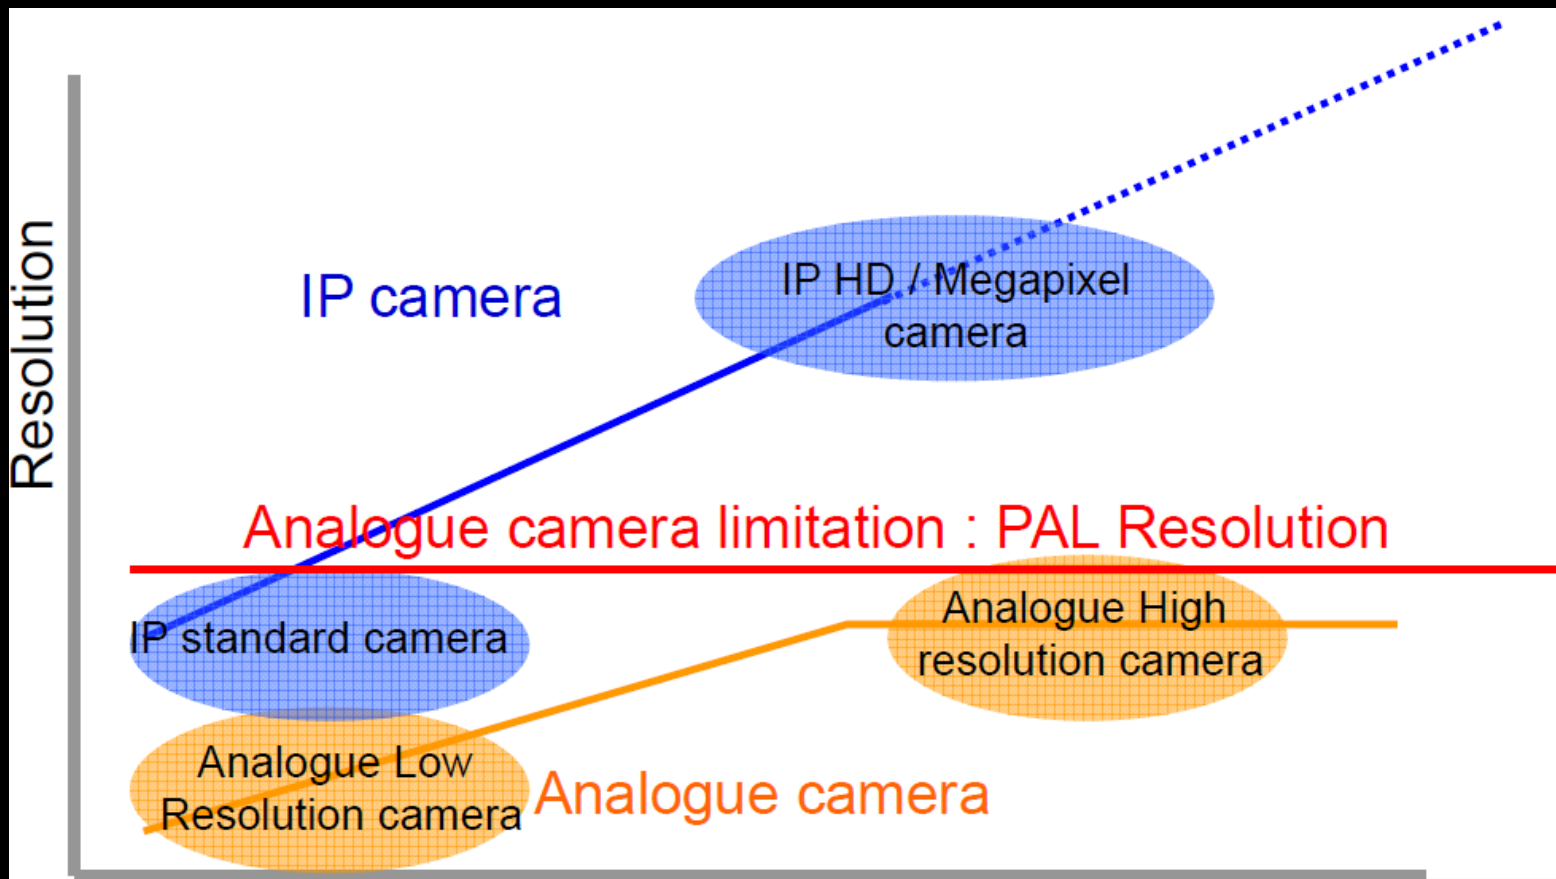

SNT-EX/EP Encoder Output

Analog Camera

Recorder

Visibility Enhancer & XDNR

Analog Camera

SNT-EX/EP Series

Recorder

HD Vs SD Resolution

ONVIF

Stands for Open Network Video Interface Forum

This is a new open standard being adopted by the CCTV industry. Sony is one of the three original founders and is involved on the steering committee. Responsible for this initiative in moving to supporting interoperability from one manufacturer to another.