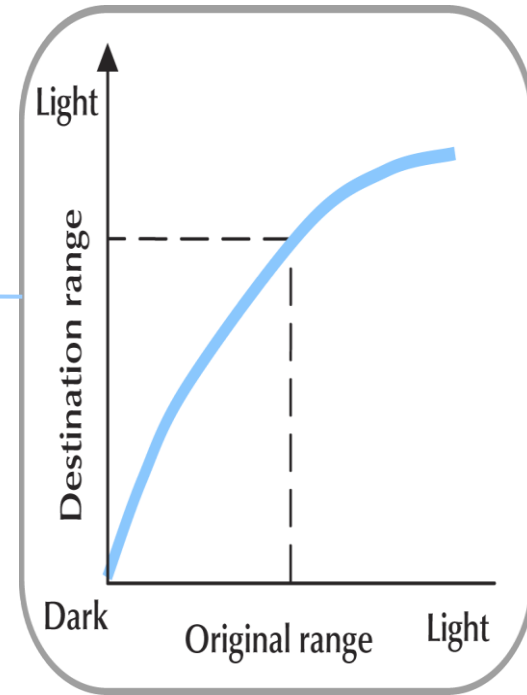

← SD 4:3 Aspect ratio →

← HD 16:9 Aspect ratio →

HD - Megapixel picture quality

Reduced camera numbers

Visibility Enhancer

**Dynamically Optimizes Brightness
by remapping, pixel by pixel, frame by frame**

XDNR (eXcellent Dynamic Noise Reduction)