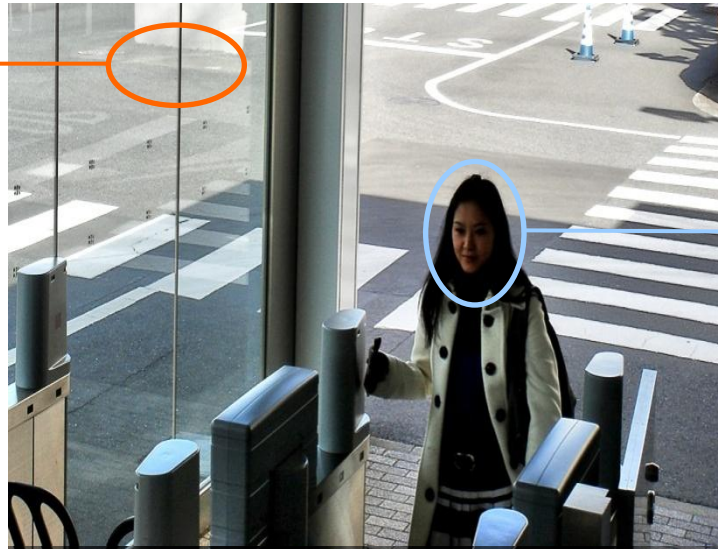

← SD 4:3 Aspect ratio →

← HD 16:9 Aspect ratio →

HD - Megapixel picture quality

Reduced camera numbers

Visibility Enhancer

**Dynamically Optimizes Brightness
by remapping, pixel by pixel, frame by frame**

XDNR (eXcellent Dynamic Noise Reduction)