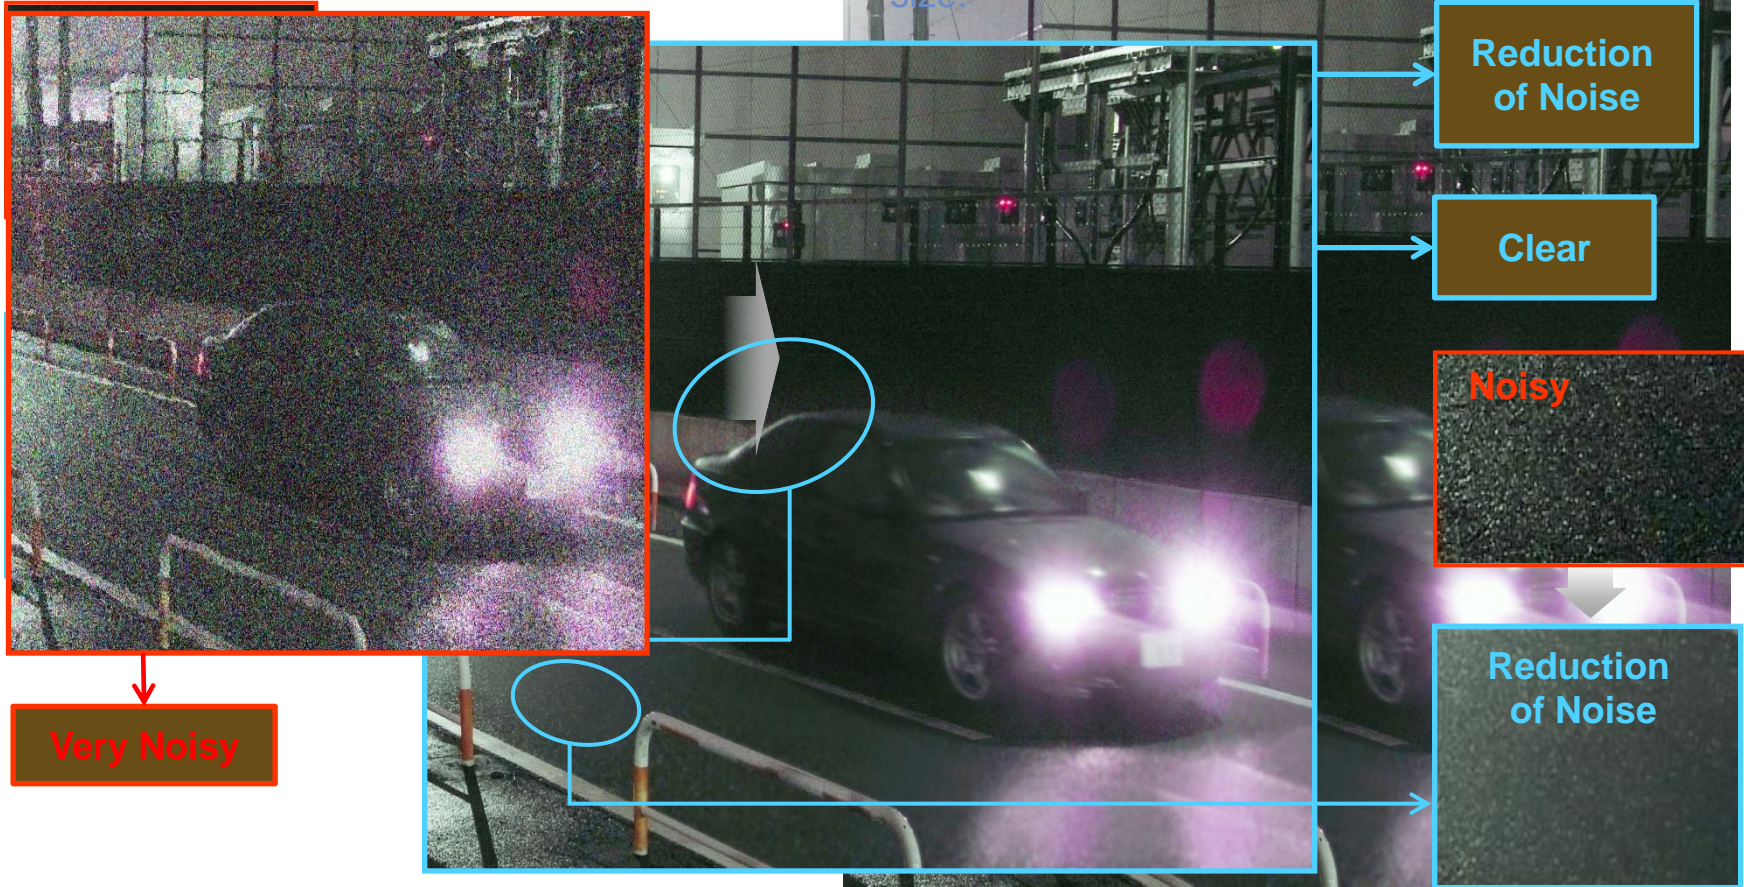

XDNR (eXcellent Dynamic Noise Reduction)

Original

Reduces AGC noise and Image data size